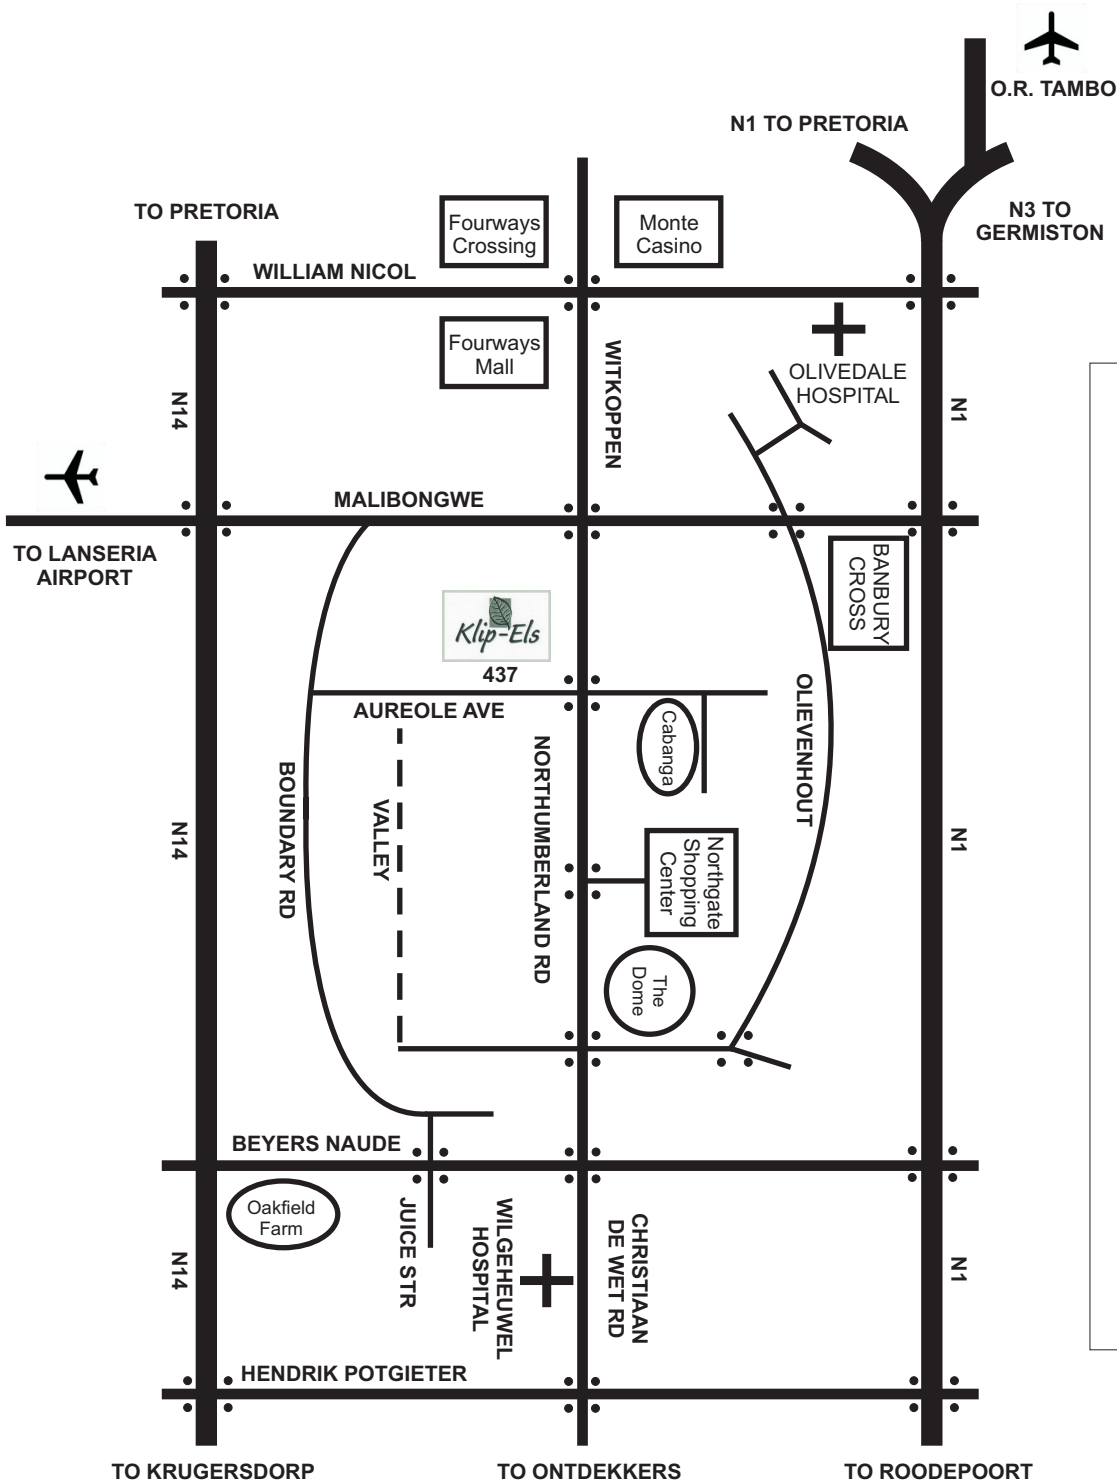

NOT TO SCALE

Directions from O.R. Tambo International Airport

- When you exit the airport, follow the **Johannesburg highway**.
- Continue with this highway, until you meet with another highway.
- At the big interchange, follow the **N1 Pretoria**.
- Continue with the N1 Pretoria until the highway splits up.
- From here follow the **N1 Roodepoort**.
- Consult the map for further directions.